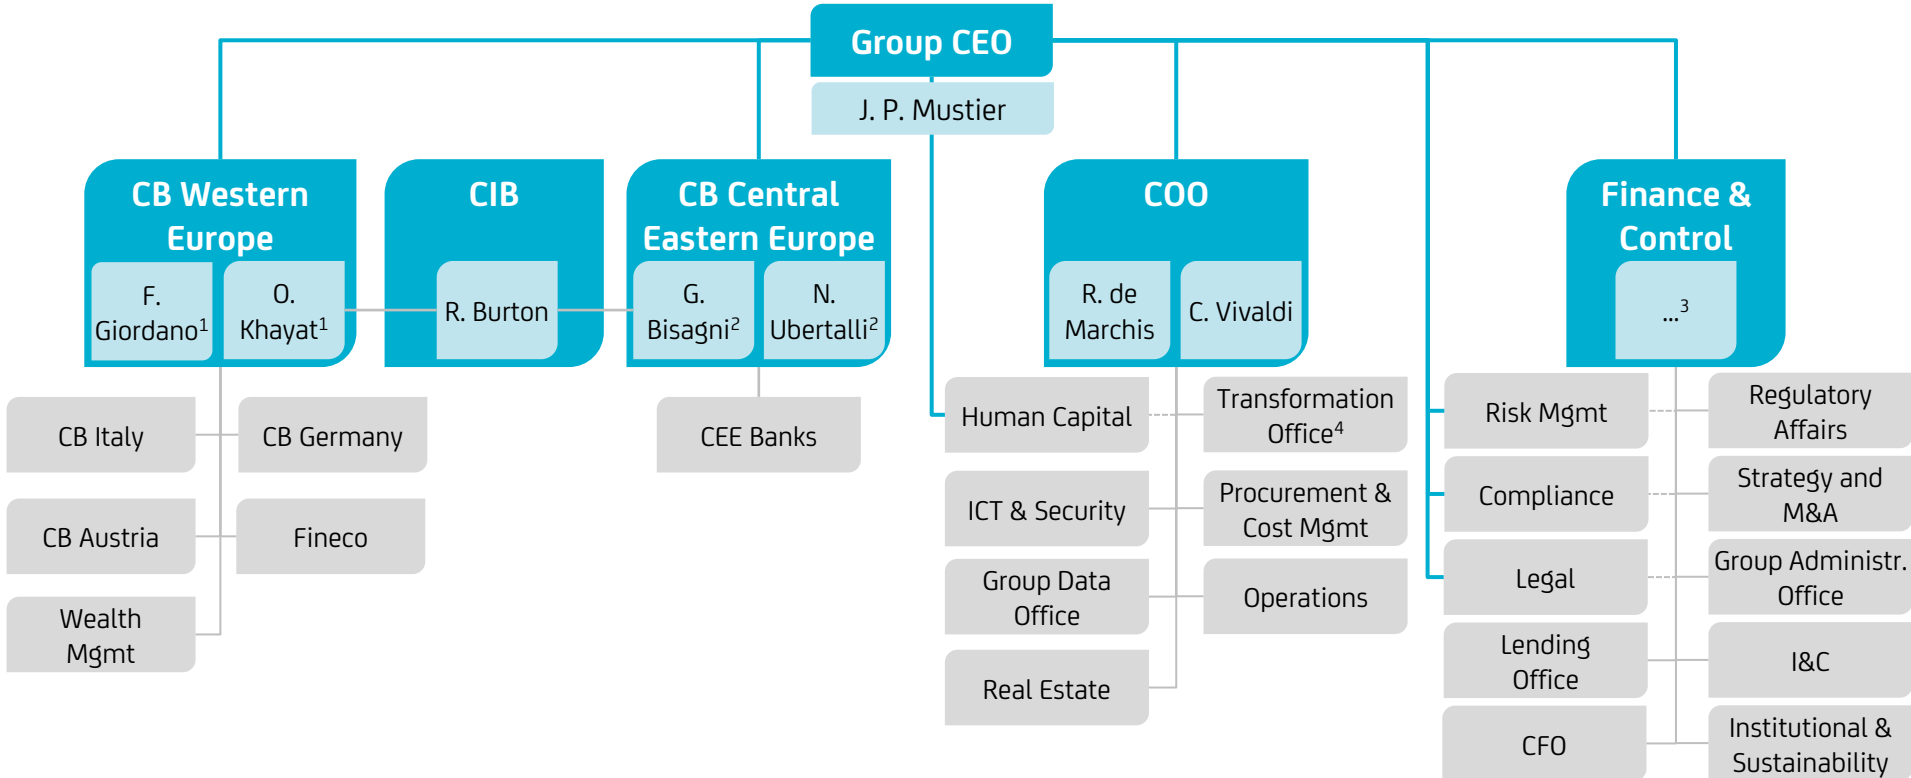

New organisation setup

1. Co-CEO Commercial Banking, Western Europe
2. Co-CEO Commercial Banking, CEE. N. Ubertalli will take his function once the proper transition from his current role as Deputy CEO in Yapi Kredi has been defined
3. Ad interim covered by Group CEO
4. Ms. Kuetz will become deputy COO